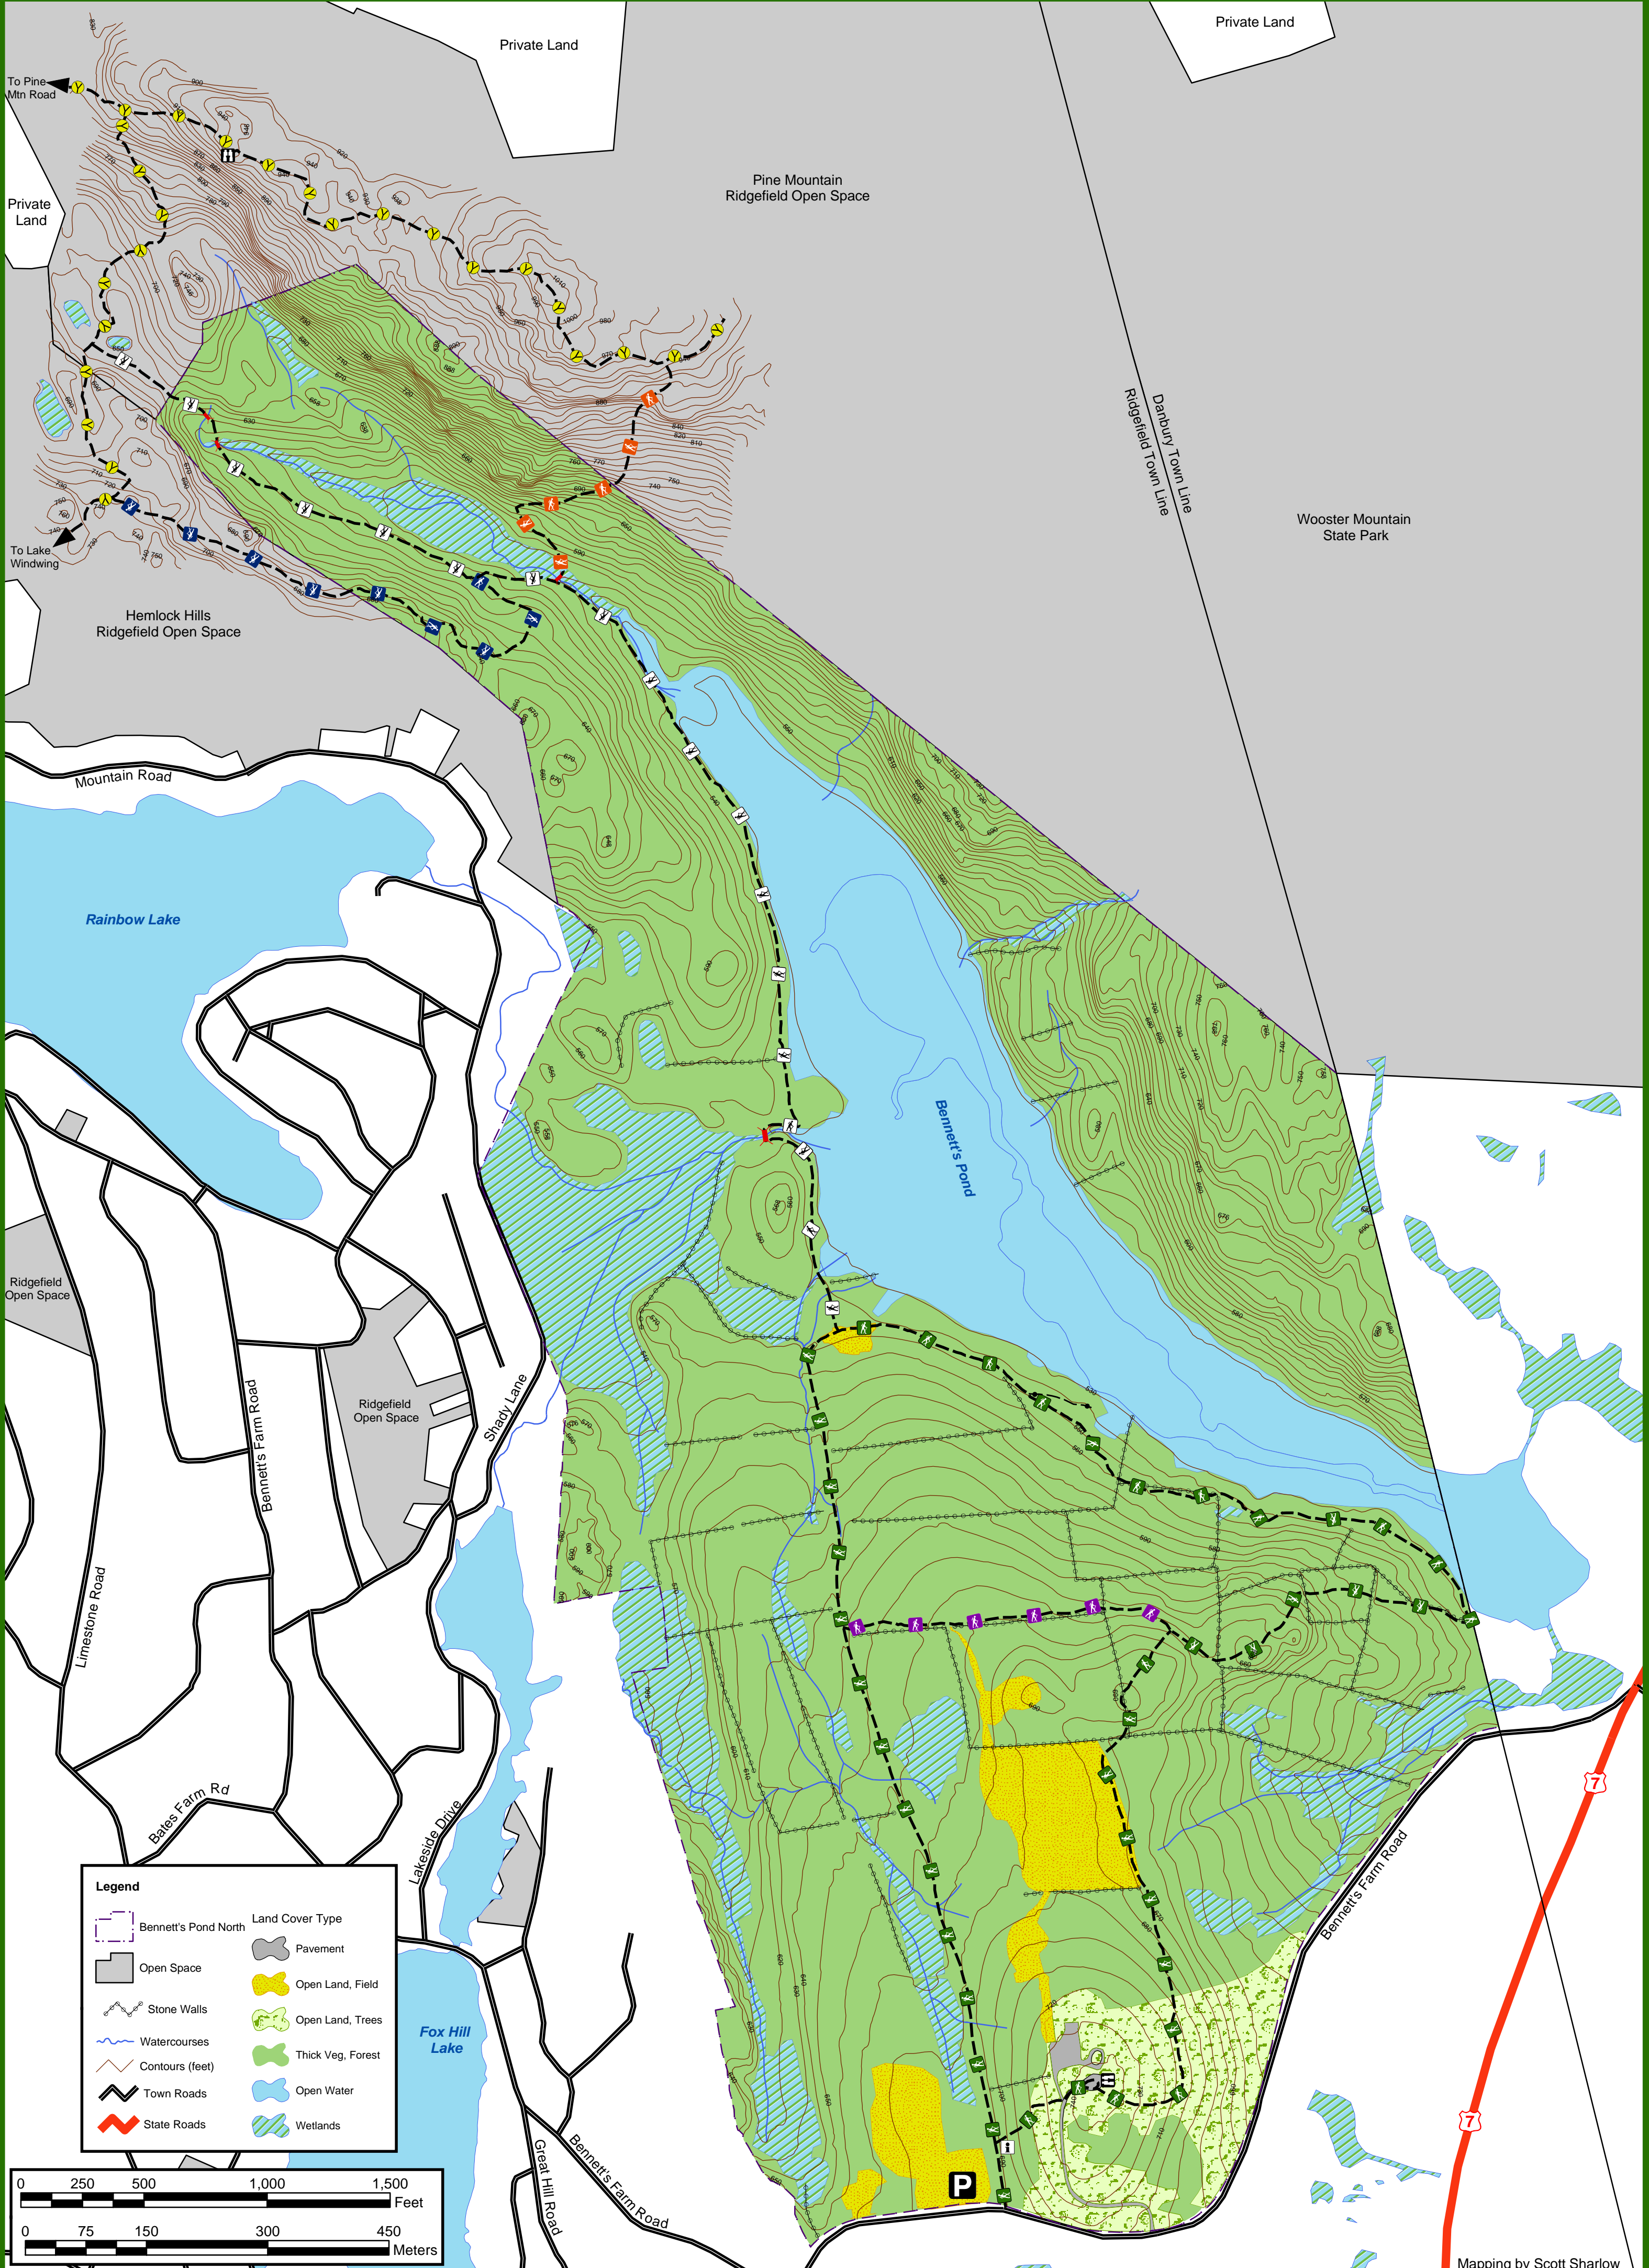

Bennett's Pond Trail System

Legend

	Bennett's Pond North		Land Cover Type
	Open Space		Pavement
	Stone Walls		Open Land, Field
	Watercourses		Open Land, Trees
	Contours (feet)		Thick Veg, Forest
	Town Roads		Open Water
	State Roads		Wetlands